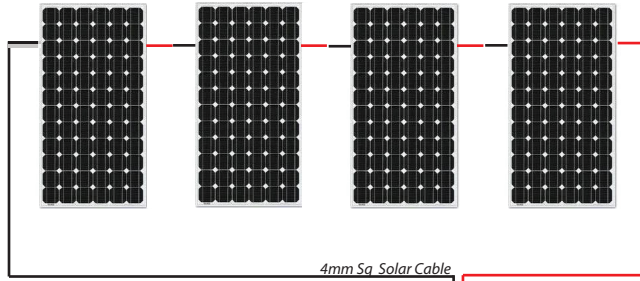

4 x 175W Solar Panels

230VAC Power to Van  
Shore Power (Input)

30A DC Charger

To Vehicle Alternator

50A MPPT

Multiplus 12V 3kVA  
Inverter / Charger

2 x Pylontech 100AH  
Lithium Batteries

Touch 50

Carbo GX

Lynx Distributer x 2

70mm Sq Cable

70mm Sq Cable

120mm Sq Cable

70mm Sq Cable

8mm Sq Cable

13mm Sq Cable